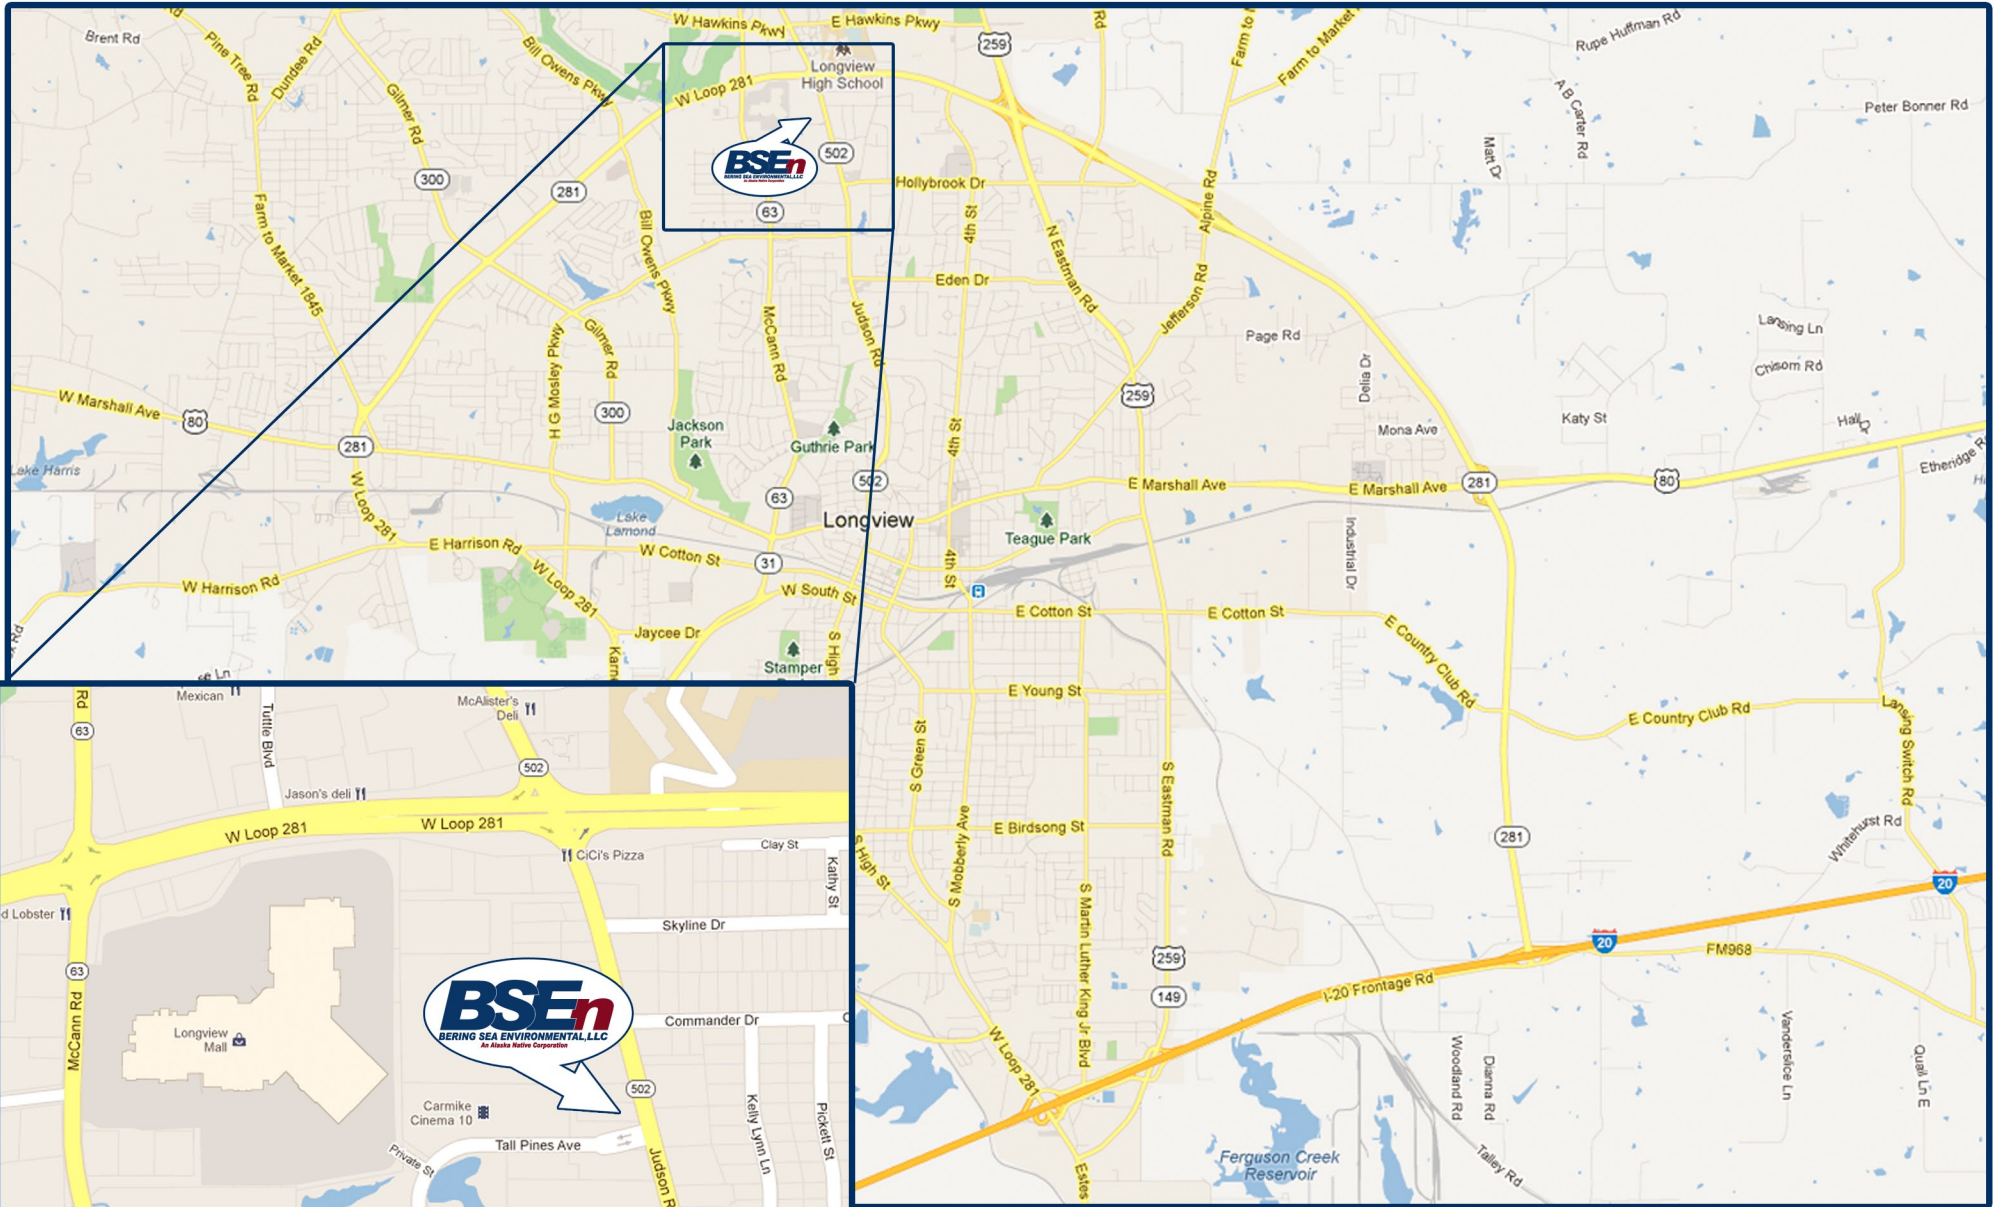

**2401 Judson Road, Suite 104
Longview, Texas 75605
Ph. (903) 553-0010 Fx. (903) 553-0774**

From Interstate 20
- Exit 596 Eastman Rd / Route 259N
- Left onto Hollybrook Drive
- Right onto Judson Drive