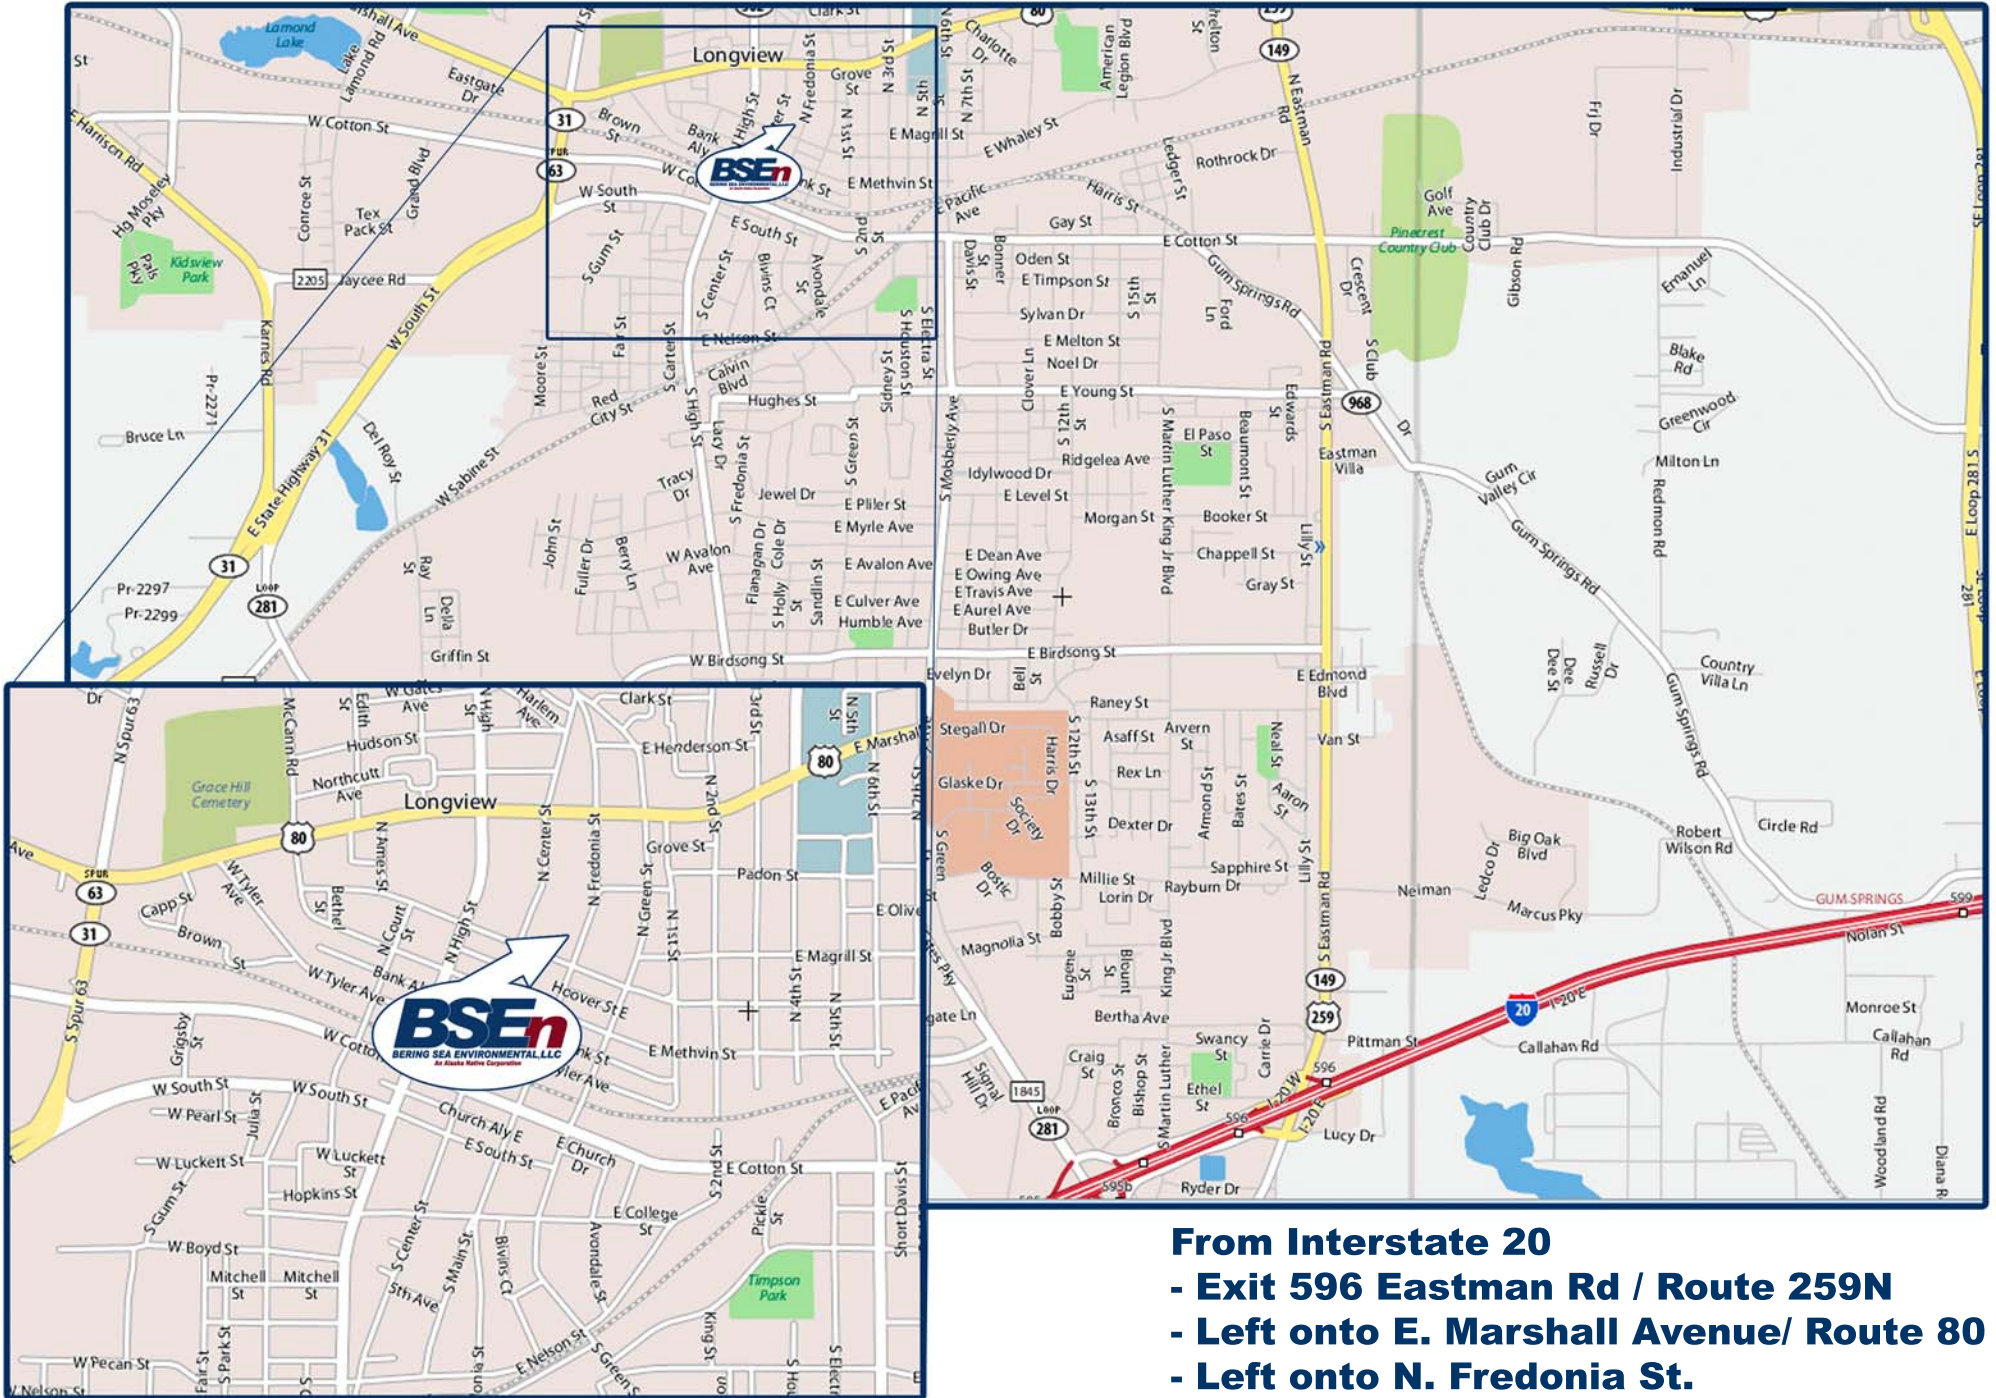

**411 North Fredonia Street Suite 112
Longview, Texas 75601
Ph. (903)553-0010 Fx. (903)553-0774**

- From Interstate 20**
- Exit 596 Eastman Rd / Route 259N
 - Left onto E. Marshall Avenue/ Route 80
 - Left onto N. Fredonia St.